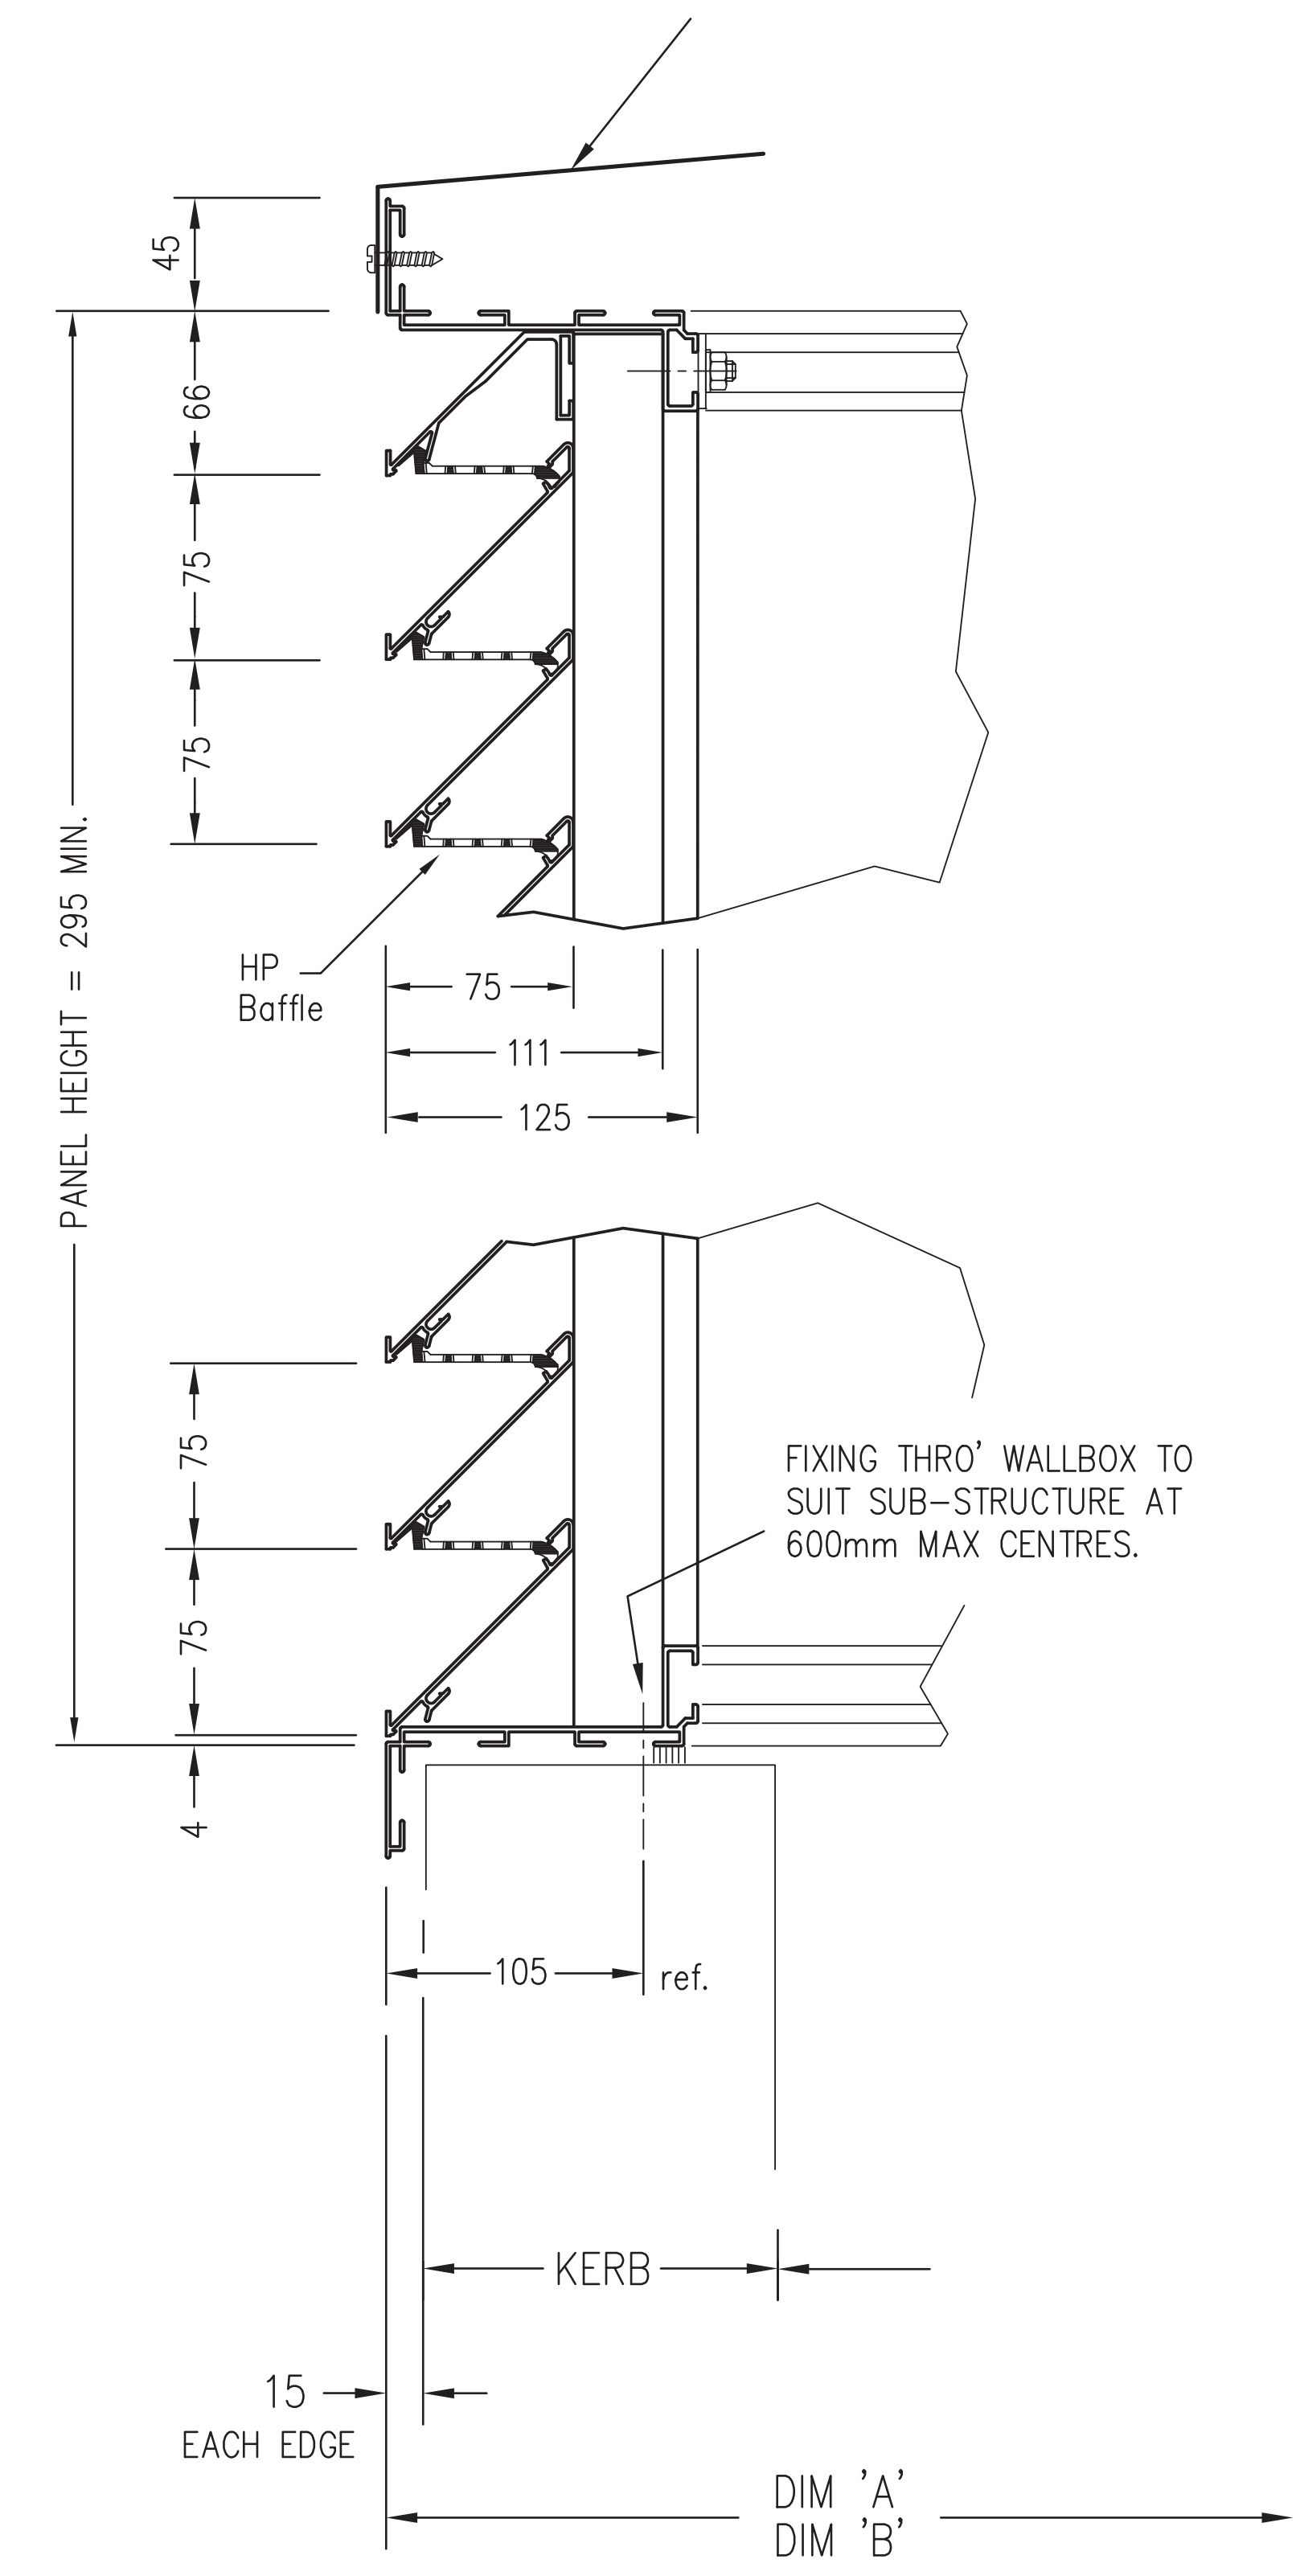

LOUVRE TYPE : 75EP	PAINT TYPE : TBA	LOCATION : N/A
TRIM TYPE : FLANGED	FINISH : TBA	CUSTOMERS REF : TBA
GUARD TYPE : WEATHERGRID	COLOUR : TBA	GAV REF : A

FOR ROOF DETAILS SEE P375-902.
ROOF SIZE = ASSY LENGTH + 4mm.

PLAN / HORZ. SECTION THRO'

VERTICAL SECTION THRO'

CUSTOMERS DRAWINGS USED :

ALL DETAILS AND DIMENSIONS MUST BE CONFIRMED AS CORRECT BEFORE MANUFACTURE OF LOUVRES CAN COMMENCE.

REVISIONS				

OFFICE SUITE 3, J2 BUSINESS PARK,
BRIDGE HALL LANE, BURY, BL9 7NY
Tel. 0161 763 3735 www.gillair.net

75HP Turret Details

© COPYRIGHT 2009 HUNTER PRODUCTS DO NOT SCALE THIS DRAWING

CONTRACT ENGINEER :	CHECKED :	
DRAWN :	DATE :	
DRAWING No.	SHT No.	REV.