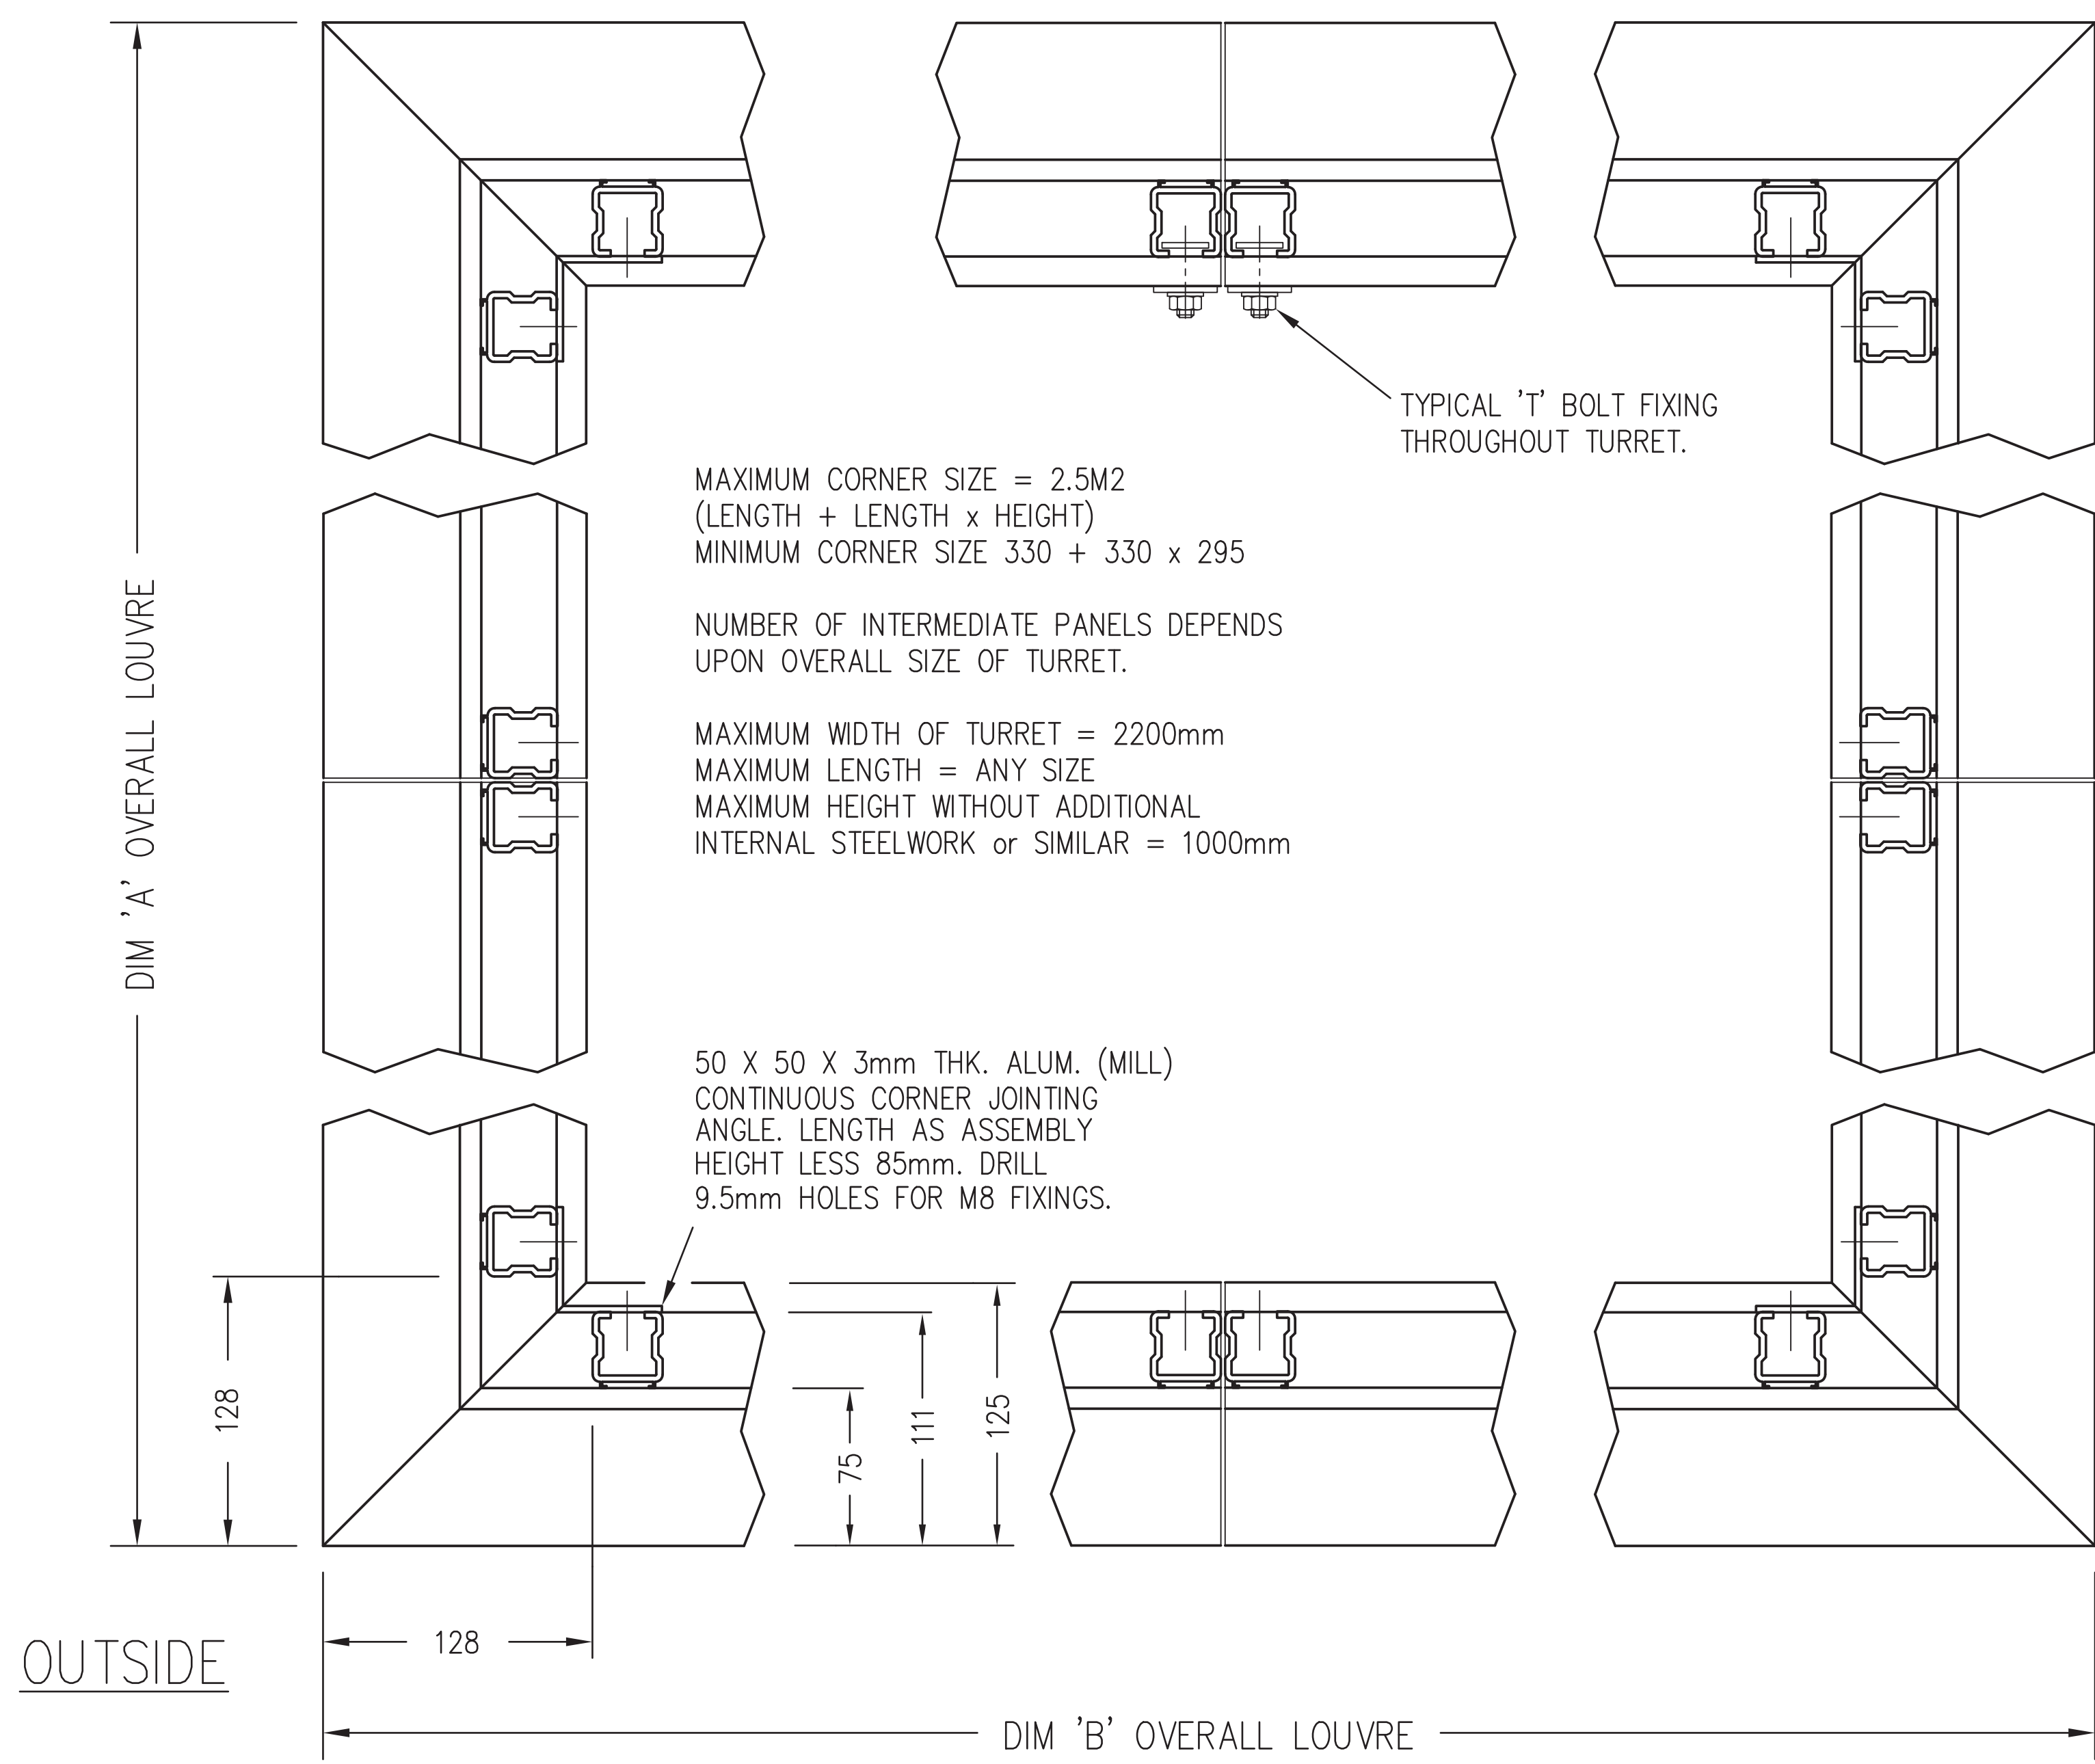

LOUVRE TYPE : 75EP	PAINT TYPE : TBA	LOCATION : N/A
TRIM TYPE : FLANGED	FINISH : TBA	CUSTOMERS REF : TBA
GUARD TYPE : WEATHERGRID	COLOUR : TBA	GAV REF : A

FOR ROOF DETAILS SEE P375-902.
ROOF SIZE = ASSY LENGTH + 4mm.